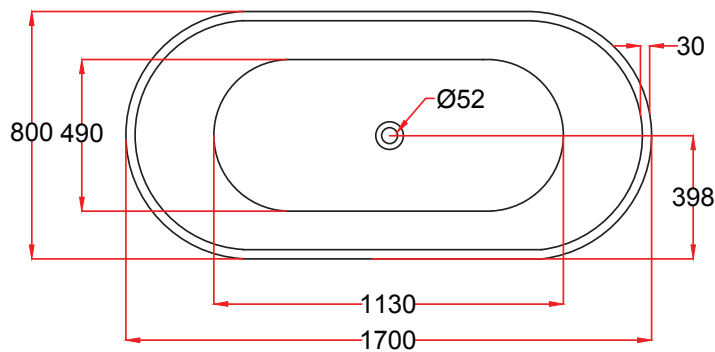

## Features

- Free Standing bath tub
- Made from easy to clean sanitary grade acrylic
- Fibreglass laminate reinforced for optimum strenght
- Requires a 30mm waste (not included)
- Top fix bath waste & low profile bath trap
- Dimensions: L1700XW800XH590

## Technical Details

Note: All measurements shown are in millimetres. Sizes are nominal.

TOP VIEW

FRONT VIEW