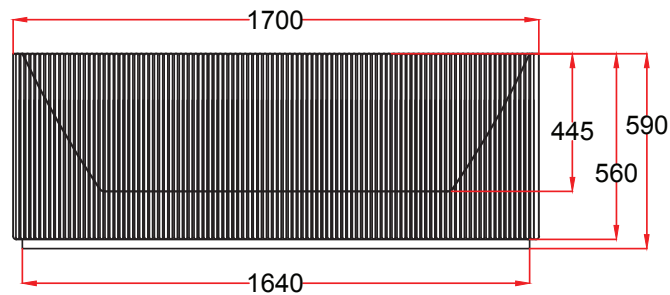

## Features

- Free Standing bath tub
- Made from easy to clean sanitary grade acrylic
- Fibreglass laminate reinforced for optimum strenght
- Requires a 30mm waste (not included)
- Top fix bath waste & low profile bath trap
- Dimensions: L1700XW800XH590

## Technical Details

Note: All measurements shown are in millimetres. Sizes are nominal.

TOP VIEW

FRONT VIEW